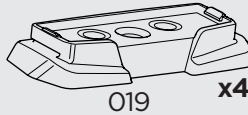

**Safety**

004 x4

019 x4

50229 x1

45 mm  
51344 x2

65 mm  
50604 x2

**i**

**2**

**8 Nm**

**3**

**8 Nm**

**DACIA Dokker, 4-dr Van, 12-  
RENAULT Express, 4-dr Van, 21-  
This kit is only for vehicles with fixpoint mounting.**

**1**  
KIT

EXT.  
PAD

x2

**i**

**2**

**3**

NISSAN NV250, 5-dr Van, 19-21

RENAULT Kangoo Maxi, 5-dr Van, 10-21

This kit is only for vehicles with fixpoint mounting.

**1**  
KIT

x2

EXT.  
PAD