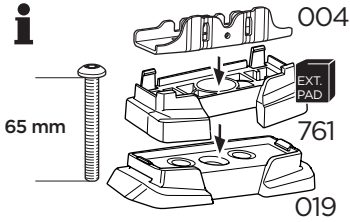

**Safety**

004 x4

019 x4

50229 x1

45 mm  
51344 x2

65 mm  
50604 x2

**i**

**2**

**8 Nm**

**3**

**8 Nm**

**DACIA Dokker, 4-dr Van, 12-  
RENAULT Express, 4-dr Van, 21-  
This kit is only for vehicles with fixpoint mounting.**

**1**  
KIT

EXT.  
PAD

x2

**i**

**2**

**3**

NISSAN NV250, 5-dr Van, 19-21

RENAULT Kangoo Maxi, 5-dr Van, 10-21

This kit is only for vehicles with fixpoint mounting.

**1**  
KIT

x2

EXT.  
PAD