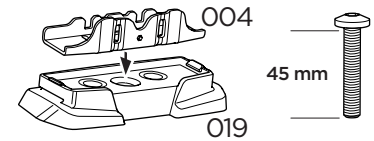

**2**

**3**

NISSAN NV250, 5-dr Van, 19-21

RENAULT Kangoo Maxi, 5-dr Van, 10-21

This kit is only for vehicles with fixpoint mounting.

**1**  
KIT

x2

EXT.  
PAD