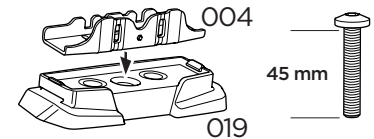

**Safety**

004 x4

019 x4

50229 x1

45 mm  
51344 x2

65 mm  
50604 x2

**i**

**2**

**2**

**3**

NISSAN NV250, 5-dr Van, 19-21

RENAULT Kangoo Maxi, 5-dr Van, 10-21

This kit is only for vehicles with fixpoint mounting.

**1**  
KIT

x2

EXT.  
PAD