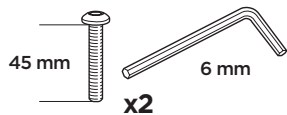

 + 
 
 = Max: 100 kg / 220 lbs  
 7 kg / 15,4 lbs

 + 
 
 = Max: 150 kg / 330 lbs  
 10,5 kg / 21,1 lbs

ISO 11154-E

Bring your life  
 thule.com

This kit is only for vehicles with fixpoint mounting.

**1**  
KIT

**Safety**

004 x4

019 x4

50229 x1

45 mm  
51344 x2

65 mm  
50604 x2

**i**

**2**