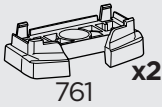

**Safety**

004 x4

019 x4

50229 x1

45 mm  
51344 x2

65 mm  
50604 x2

**i**

**2**

**8 Nm**

**3**

**8 Nm**

**DACIA Dokker, 4-dr Van, 12-  
RENAULT Express, 4-dr Van, 21-  
This kit is only for vehicles with fixpoint mounting.**

**1**  
KIT

EXT.  
PAD

x2

**i**

**2**

**3**

NISSAN NV250, 5-dr Van, 19-21

RENAULT Kangoo Maxi, 5-dr Van, 10-21

This kit is only for vehicles with fixpoint mounting.

**1**  
KIT

x2

EXT.  
PAD