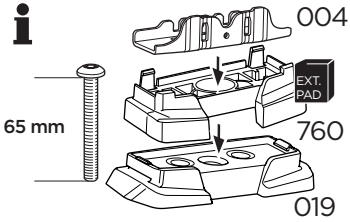

**Safety**

004 x4

019 x4

50229 x1

45 mm  
51344 x2

65 mm  
50604 x2

**i**

**2**

**2**

**3**

NISSAN NV250, 5-dr Van, 19-21

RENAULT Kangoo Maxi, 5-dr Van, 10-21

This kit is only for vehicles with fixpoint mounting.

**1**  
KIT

x2

EXT.  
PAD