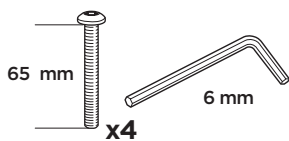

**Safety**

004 x4

019 x4

50229 x1

45 mm  
51344 x2

65 mm  
50604 x2

**i**

**2**

**8 Nm**

**3**

**8 Nm**

**DACIA Dokker, 4-dr Van, 12-  
RENAULT Express, 4-dr Van, 21-  
This kit is only for vehicles with fixpoint mounting.**

**1**  
KIT

EXT.  
PAD

x2

**i**

**2**

**3**

NISSAN NV250, 5-dr Van, 19-21

RENAULT Kangoo Maxi, 5-dr Van, 10-21

This kit is only for vehicles with fixpoint mounting.

**1**  
KIT

x2

EXT.  
PAD