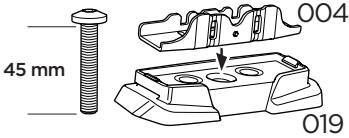

 + 
 
 = Max: 100 kg / 220 lbs  
 7 kg / 15,4 lbs

 + 
 
 = Max: 150 kg / 330 lbs  
 10,5 kg / 21,1 lbs

ISO 11154-E

Bring your life  
 thule.com

This kit is only for vehicles with fixpoint mounting.

**1**  
KIT

**Safety**

004 x4

019 x4

50229 x1

45 mm  
51344 x2

65 mm  
50604 x2

**i**

**2**