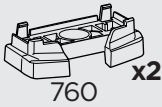

**Safety**

004 x4

019 x4

50229 x1

45 mm  
51344 x2

65 mm  
50604 x2

**i**

**2**

**2**

**3**

NISSAN NV250, 5-dr Van, 19-21

RENAULT Kangoo Maxi, 5-dr Van, 10-21

This kit is only for vehicles with fixpoint mounting.

**1**  
KIT

x2

EXT.  
PAD