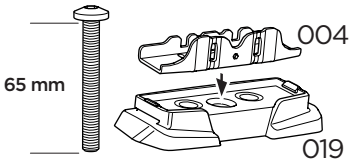

 + 
 
 = Max: 100 kg / 220 lbs  
 7 kg / 15,4 lbs

 + 
 
 = Max: 150 kg / 330 lbs  
 10,5 kg / 21,1 lbs

ISO 11154-E

Bring your life  
 thule.com

This kit is only for vehicles with fixpoint mounting.

**1**  
KIT

**Safety**

004 x4

019 x4

50229 x1

45 mm  
51344 x2

65 mm  
50604 x2

**i**

**2**