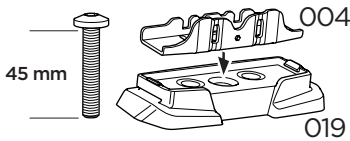

**Safety**

004 x4

019 x4

50229 x1

45 mm  
51344 x2

65 mm  
50604 x2

**i**

**2**

**2**

**3**

NISSAN NV250, 5-dr Van, 19-21

RENAULT Kangoo Maxi, 5-dr Van, 10-21

This kit is only for vehicles with fixpoint mounting.

**1**  
KIT

x2

EXT.  
PAD