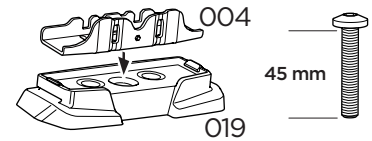

**Safety**

004 x4

019 x4

50229 x1

45 mm  
51344 x2

65 mm  
50604 x2

**i**

**2**

**8 Nm**

**3**

**8 Nm**

**DACIA Dokker, 4-dr Van, 12-  
RENAULT Express, 4-dr Van, 21-  
This kit is only for vehicles with fixpoint mounting.**

**1**  
KIT

EXT.  
PAD

x2

**i**