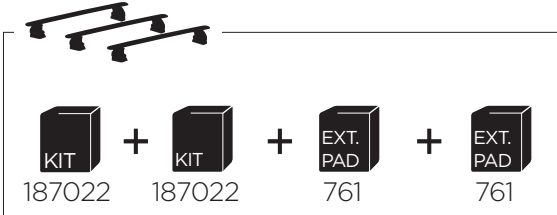

**2**

**3**

NISSAN NV250, 5-dr Van, 19-21

RENAULT Kangoo Maxi, 5-dr Van, 10-21

This kit is only for vehicles with fixpoint mounting.

**1**  
KIT

x2

EXT.  
PAD

2

3

**A****B**

**DACIA Dokker**, 4-dr Van, 12-  
**RENAULT Express**, 4-dr Van, 21-

**NISSAN NV250**, 5-dr Van, 19-21  
**RENAULT Kangoo Maxi**, 5-dr Van, 10-21