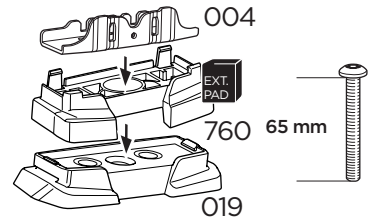

**Safety**

004 x4

019 x4

50229 x1

45 mm  
51344 x2

65 mm  
50604 x2

**i**

**2**

**2**

**3**

NISSAN NV250, 5-dr Van, 19-21

RENAULT Kangoo Maxi, 5-dr Van, 10-21

This kit is only for vehicles with fixpoint mounting.

**1**  
KIT

x2

EXT.  
PAD