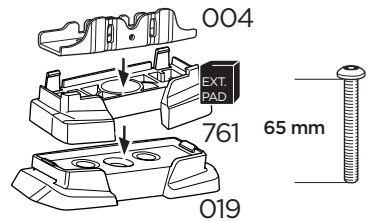

**Safety**

004 x4

019 x4

50229 x1

45 mm  
51344 x2

65 mm  
50604 x2

**i**

**2**

**8 Nm**

**3**

**8 Nm**

**DACIA Dokker, 4-dr Van, 12-  
RENAULT Express, 4-dr Van, 21-  
This kit is only for vehicles with fixpoint mounting.**

**1**  
KIT

EXT.  
PAD

x2

**i**