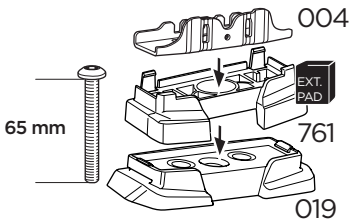

**Safety**

004 x4

019 x4

50229 x1

45 mm  
51344 x2

65 mm  
50604 x2

**i**

**2**

**8 Nm**

**3**

**8 Nm**

**DACIA Dokker, 4-dr Van, 12-  
RENAULT Express, 4-dr Van, 21-  
This kit is only for vehicles with fixpoint mounting.**

**1**  
KIT

EXT.  
PAD

x2

**i**

**2**

**3**

NISSAN NV250, 5-dr Van, 19-21

RENAULT Kangoo Maxi, 5-dr Van, 10-21

This kit is only for vehicles with fixpoint mounting.

**1**  
KIT

x2

EXT.  
PAD