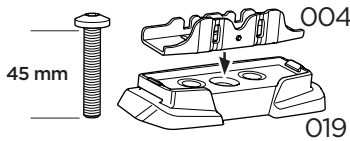

**Safety**

004 x4

019 x4

50229 x1

45 mm  
51344 x2

65 mm  
50604 x2

**i**

**2**

**8 Nm**

**3**

**8 Nm**

**DACIA Dokker, 4-dr Van, 12-  
RENAULT Express, 4-dr Van, 21-  
This kit is only for vehicles with fixpoint mounting.**

**1**  
KIT

EXT.  
PAD

x2

**i**