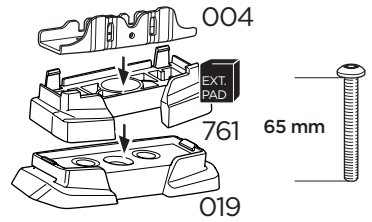

**Safety**

004 x4

019 x4

50229 x1

45 mm  
51344 x2

65 mm  
50604 x2

**i**

**2**

**8 Nm**

**3**

**8 Nm**

**DACIA Dokker, 4-dr Van, 12-  
RENAULT Express, 4-dr Van, 21-  
This kit is only for vehicles with fixpoint mounting.**

**1**  
KIT

EXT.  
PAD

x2

**i**

**2**

**3**

NISSAN NV250, 5-dr Van, 19-21

RENAULT Kangoo Maxi, 5-dr Van, 10-21

This kit is only for vehicles with fixpoint mounting.

**1**  
KIT

x2

EXT.  
PAD