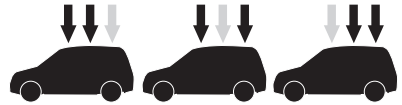

 + 
 
 = Max: 100 kg / 220 lbs  
 7 kg / 15,4 lbs

 + 
 
 = Max: 150 kg / 330 lbs  
 10,5 kg / 21,1 lbs

ISO 11154-E

Bring your life  
 thule.com

This kit is only for vehicles with fixpoint mounting.

**1**  
KIT

**Safety**

004 x4

019 x4

50229 x1

45 mm  
51344 x2

65 mm  
50604 x2

**i**

**2**