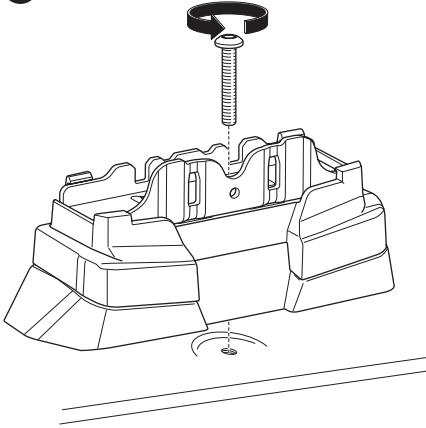

A

B

DACIA Dokker, 4-dr Van, 12-
RENAULT Express, 4-dr Van, 21-

NISSAN NV250, 5-dr Van, 19-21
RENAULT Kangoo Maxi, 5-dr Van, 10-21