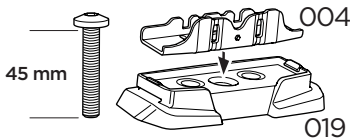

**Safety**

004 x4

019 x4

50229 x1

45 mm  
51344 x2

65 mm  
50604 x2

**i**

**2**

**2**

**3**

NISSAN NV250, 5-dr Van, 19-21

RENAULT Kangoo Maxi, 5-dr Van, 10-21

This kit is only for vehicles with fixpoint mounting.

**1**  
KIT

x2

EXT.  
PAD