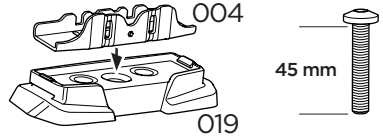

 + 
 
 = Max: 100 kg / 220 lbs  
 7 kg / 15,4 lbs

 + 
 
 = Max: 150 kg / 330 lbs  
 10,5 kg / 21,1 lbs

ISO 11154-E

Bring your life  
 thule.com

This kit is only for vehicles with fixpoint mounting.

**1**  
KIT

**Safety**

004 x4

019 x4

50229 x1

45 mm  
51344 x2

65 mm  
50604 x2

**i**

**2**