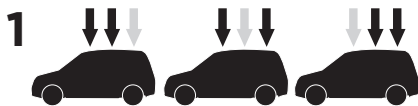

 + 
 
 = Max: 100 kg / 220 lbs  
 7 kg / 15,4 lbs

 + 
 
 = Max: 150 kg / 330 lbs  
 10,5 kg / 21,1 lbs

ISO 11154-E

Bring your life  
 thule.com

This kit is only for vehicles with fixpoint mounting.

**1**  
KIT

**Safety**

004 x4

019 x4

50229 x1

45 mm  
51344 x2

65 mm  
50604 x2

**i**

**2**