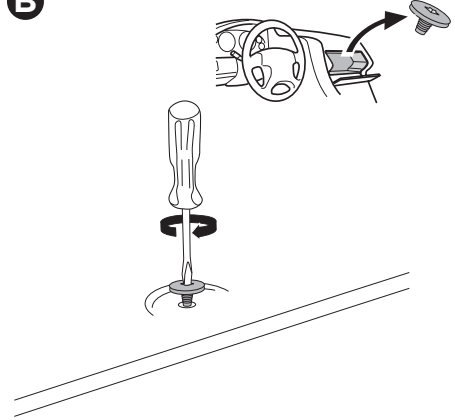

A

B

DACIA Dokker, 4-dr Van, 12-
RENAULT Express, 4-dr Van, 21-

NISSAN NV250, 5-dr Van, 19-21
RENAULT Kangoo Maxi, 5-dr Van, 10-21